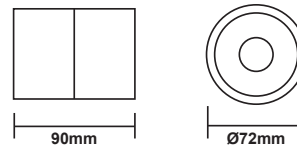

Model : ELX-MRAC38-H5W

Dimension ( mm )